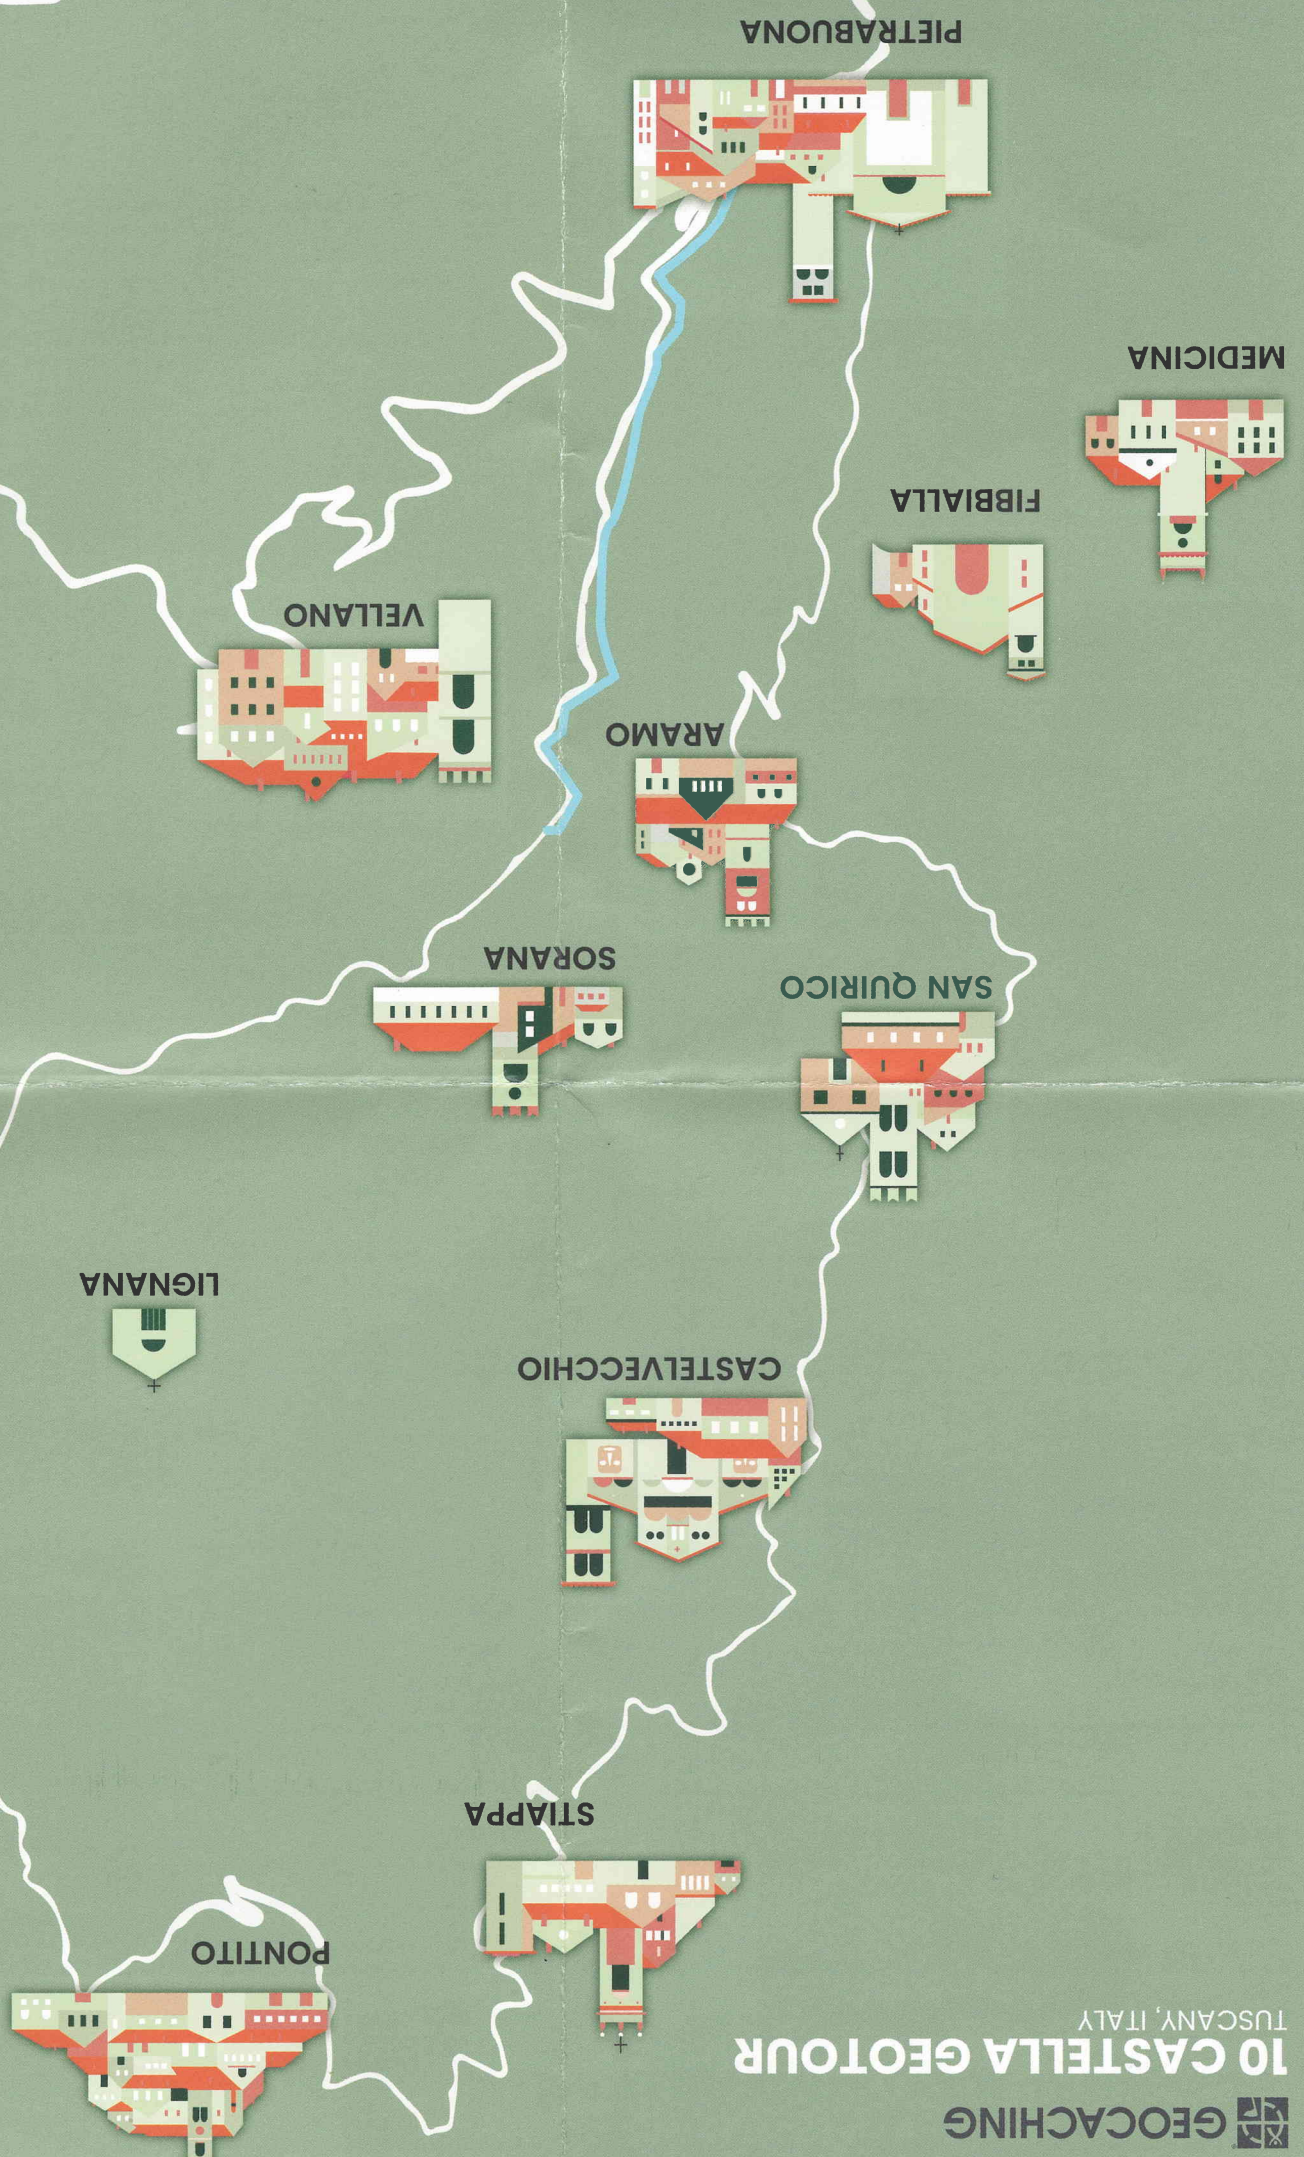

10 CASTELLA GEOTOUR
TUSCANY, ITALY

Stamp 10CGT - Pieve di Vellano GC84MHZ
House number near the cache 10CGT - Vellano GC84Y29
Elevation 10CGT - Ponte di Sorana GC84DAA
Elevation 10CGT - Lignano GC84K7I
Elevation 10CGT - On the way to Lignano 3 GC84MC4
Number near the cache 10CGT - On the way to Lignano 2 GC84MBT
Elevation 10CGT - On the way to Lignano 1 GC84M9F

HOW TO PARTICIPATE

- Visit www.geocaching.com. There's a handy video introduction for beginners. Register your username. Basic membership is free.
- Find all the 25 geocaches of 10 Castella GeoTour and write in the corresponding box of the Passport the answer to the question.
- Deliver the Passport for check, filled in every part, to one of the 2 GeoTour Info Point:
 - **Museo della Carta**, Piazza della Croce 1 - Pietrabuona (N 43° 55.779' E 010° 41.497') open Monday to Friday 9.00-13.00 / 15.00-17.00; Saturday 9.00-12.00
 - **Fattoria di Pietrabuona**, Strada Comunale Medicina 2 - Pietrabuona (N 43° 55.936' E 010° 41.532') open everyday 8.00-19.00

10 CASTELLA GEOTOUR
TUSCANY, ITALY

Project sponsored by: